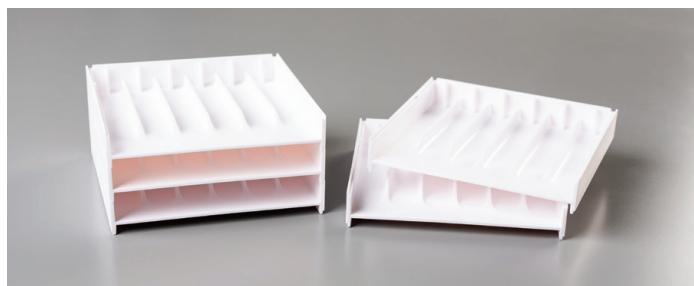

STORAGE

BY STAMPIN' UP!®

AVAILABLE NOW!

Give your creativity some style and structure with Storage by Stampin' Up! With various shapes and sizes to choose from, it's up to you to organize your crafting space your way. See all the storage options below:

INK PAD & MARKER STORAGE TRAYS 149168 **\$14.00**

Set of 5 white plastic trays. Each tray stores one Stampin' Pad and one Stampin' Write Marker (or Watercolor Pencil). Stack several trays together or combine with other storage products. Peel-and-stick silicone feet are included to protect your surface and prevent slipping. Each tray: 5" x 5" x 7/8".

STAMPIN' BLENDS STORAGE TRAYS 149169 **\$14.00**

Set of 5 white plastic trays. Each tray stores 6 Stampin' Blends markers. Stack several trays together or combine with other storage products. Peel-and-stick silicone feet are included to protect your surface and prevent slipping. Each tray: 5" x 5" x 7/8".

OPEN STORAGE CUBE 149171 **\$10.00**

One white plastic cube. The open-front design lets you neatly stash small items such as embellishments, adhesives, ribbon, and more. Peel-and-stick silicone feet are included to protect your surface and prevent slipping. 5" x 5" x 4-1/16".