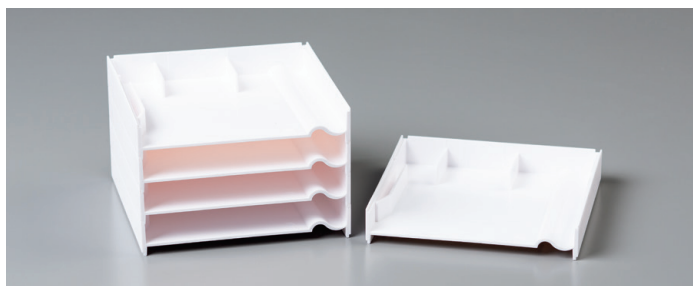

STORAGE

BY STAMPIN' UP!®

AVAILABLE NOW!

Give your creativity some style and structure with Storage by Stampin' Up! With various shapes and sizes to choose from, it's up to you to organize your crafting space your way. See all the storage options below:

INK PAD & MARKER STORAGE TRAYS 149168 **\$14.00**

Set of 5 white plastic trays. Each tray stores one Stampin' Pad and one Stampin' Write Marker (or Watercolor Pencil). Stack several trays together or combine with other storage products. Peel-and-stick silicone feet are included to protect your surface and prevent slipping. Each tray: 5" x 5" x 7/8".

STAMPIN' BLENDS STORAGE TRAYS 149169 **\$14.00**

Set of 5 white plastic trays. Each tray stores 6 Stampin' Blends markers. Stack several trays together or combine with other storage products. Peel-and-stick silicone feet are included to protect your surface and prevent slipping. Each tray: 5" x 5" x 7/8".

OPEN STORAGE CUBE 149171 **\$10.00**

One white plastic cube. The open-front design lets you neatly stash small items such as embellishments, adhesives, ribbon, and more. Peel-and-stick silicone feet are included to protect your surface and prevent slipping. 5" x 5" x 4-1/16".